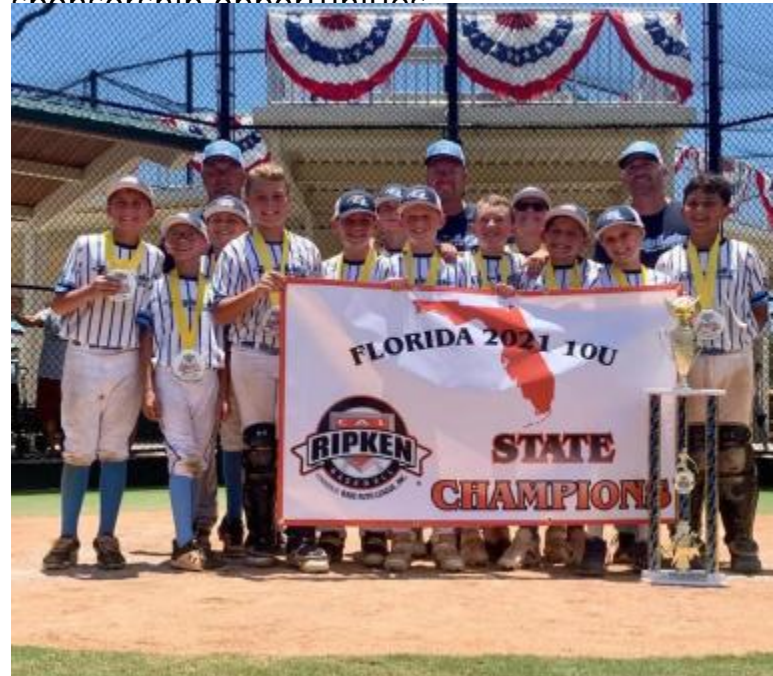

The Eagle Lake Sports Association has been providing a wonderful service to the youth in our community, as well as the youth in Polk County since it was incorporated in 1975.

You can visit ELSA's website <https://elbrb.org>, or visit [Eagle Lake Sports Association](#) over on their Facebook Page for more up-to-date information about events, schedules, board meetings, sign ups, and sponsorship opportunities.